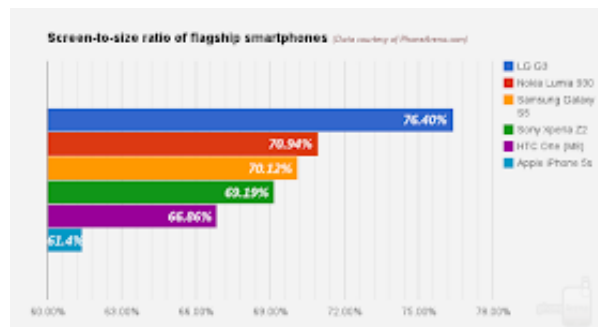

Download from
Dreamstime.com

This watermarked comp image is for previewing purposes only.

ID 35103813

© Yulia Gapeenko | Dreamstime.com

[Watch Limina In English With Subtitles 1440](#)

[Watch Limina In English With Subtitles 1440](#)